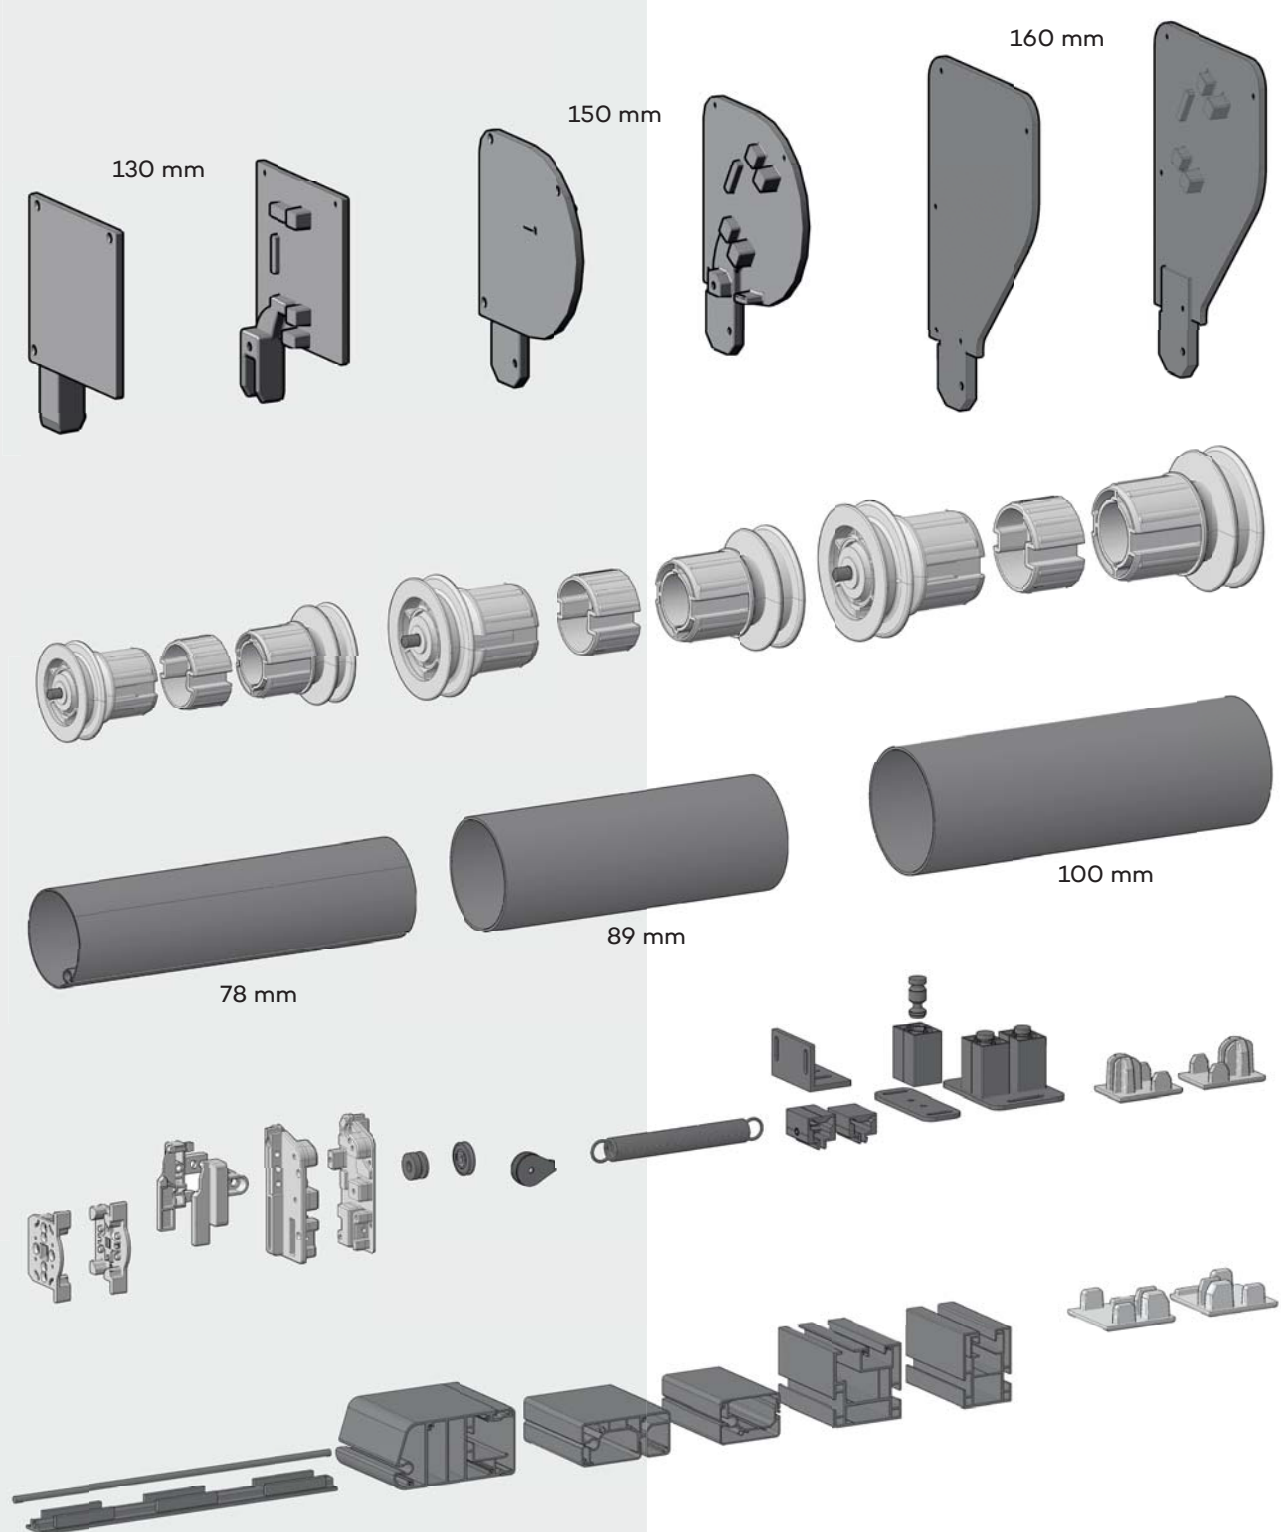

HORIZONTAL PRODUCT'S COMPONENTS