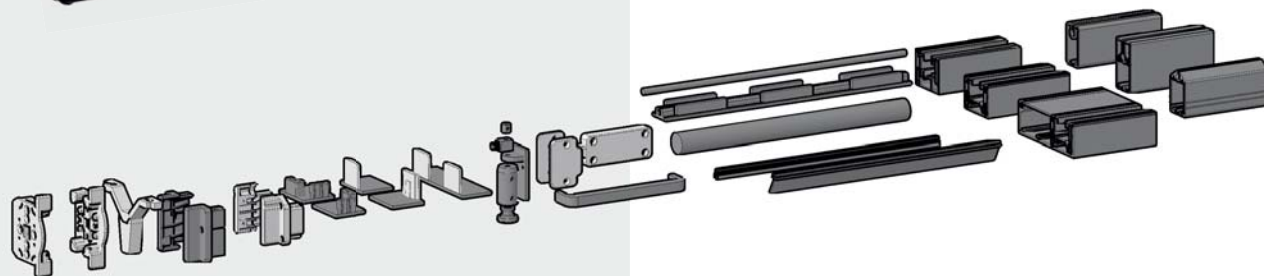

70 mm

78 mm

89 mm

100 mm

Manuel With Springs